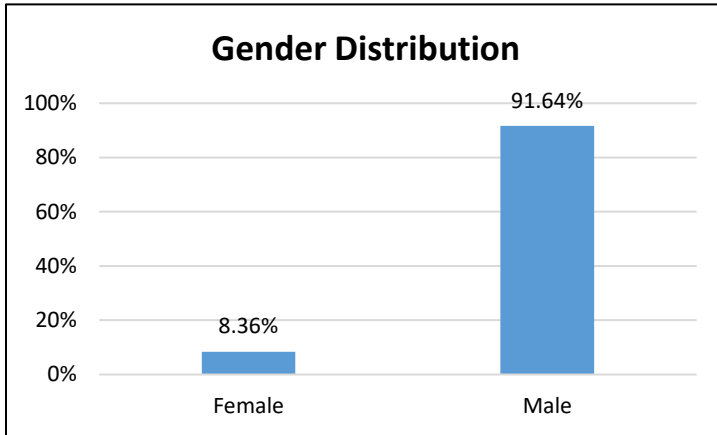

Pretrial Services Weekly Report

Electronic Monitoring Population Demographics 12/16/2022

Radio Frequency Monitoring (RF) population:	921
GPS Monitoring population:	741

Radio Frequency (RF) Monitoring

GPS Monitoring